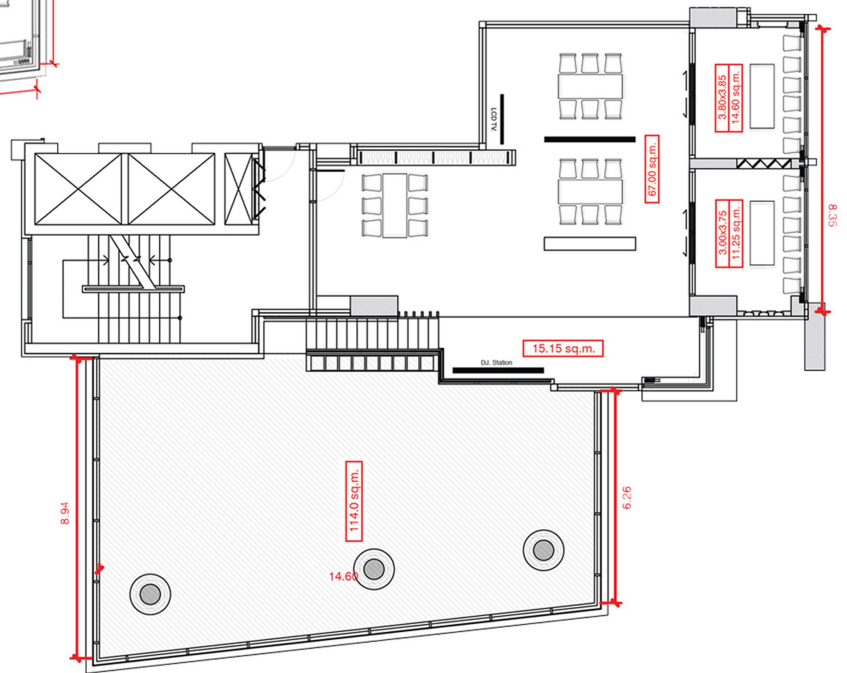

# WEDDING VENUES

< 26<sup>th</sup> FLOOR

27<sup>th</sup> FLOOR >

VENUE	DIEMENSIONS		CAPACITY				
	W x L x H (Meter)	SPACE (M <sup>2</sup> )	Theater	U-Shape	Cocktail	Buffet	Chinese Table
One-80 (26 <sup>th</sup> Floor)		114	50	20	100	50	50