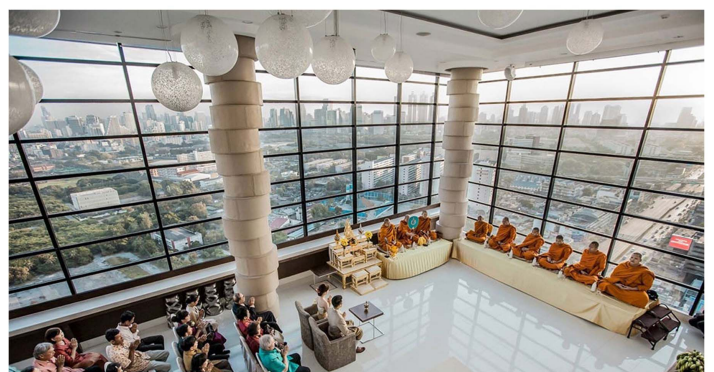

พิธีหมั้นและยกน้ำชา

- พิธีงานหมั้น 35,000 บาท
- พิธีแห่ขบวนขันหมากพร้อมนายพิธี 30,000 บาท
- พิธีหลั่งน้ำพระพุทรมนต์ 18,000 บาท
- พิธีทำบุญเลี้ยงพระ 18,000 บาท
- พิธียกน้ำชา 4,500 บาท