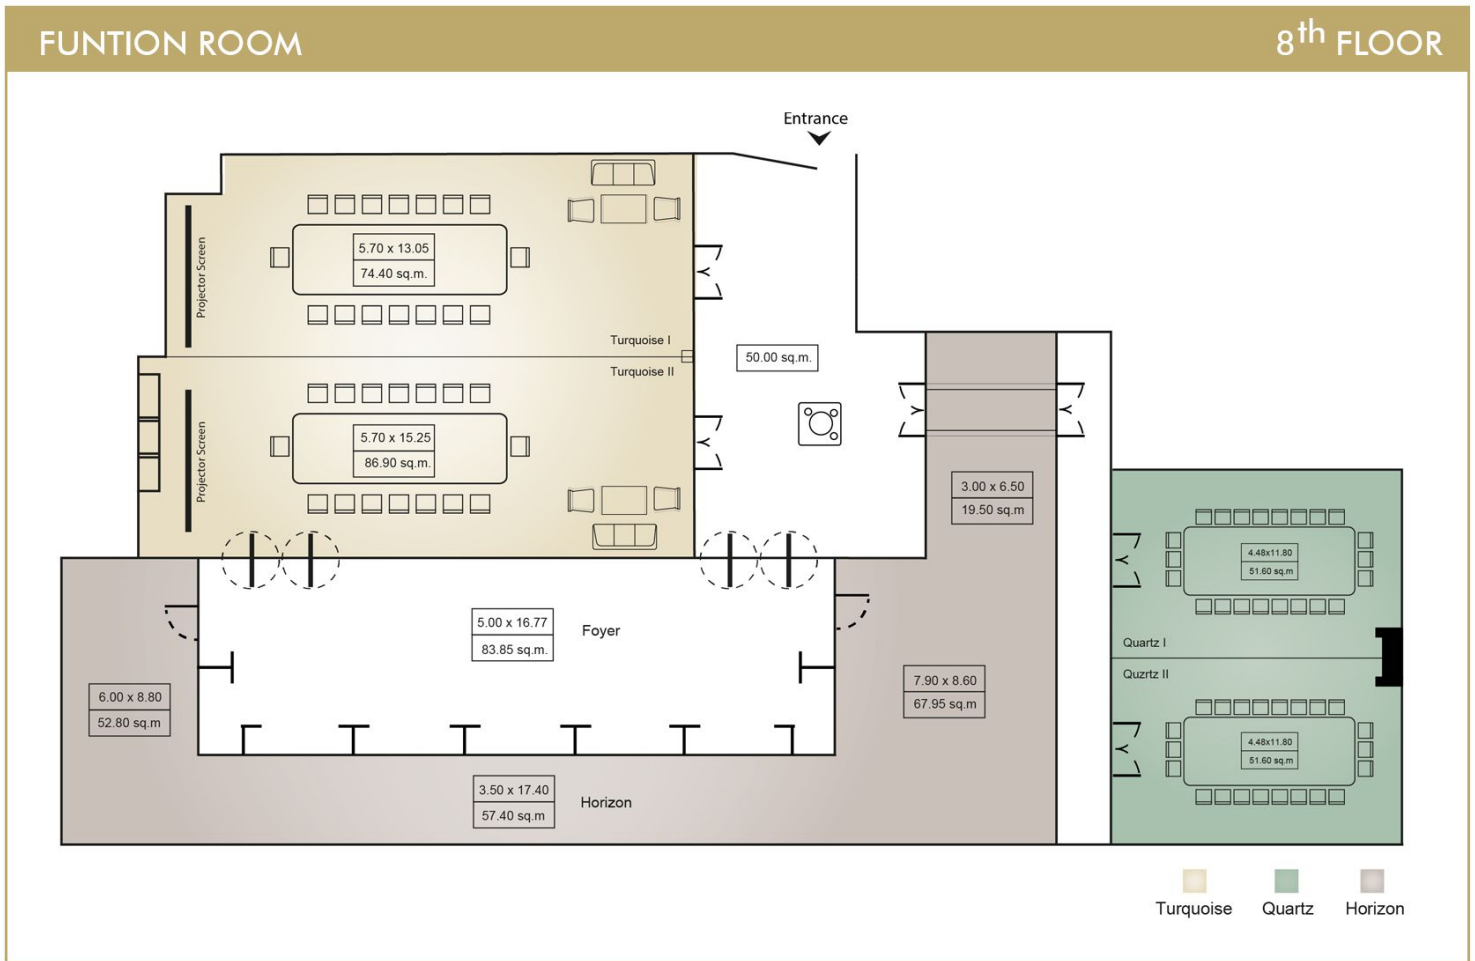

FUNTION ROOM (8th) CAPACITY

ROOM	W x L x H (M.)	SPACE (M ²)	THEATRE	CLASS-ROOM	U-SHAPE	COCKTAIL	BUFFET	CHINESE TABLE
TURQUOISE	11.4x15.25x4.5	161.3	85	65	50	120	80	80
TURQUOISE I	5.70x13.05x4.5	74.40	42	32	25	60	40	40
TURQUOISE II	5.70x15.25x4.5	86.90	42	32	25	60	40	40
QUARTZ ROOM	9.1x11.6x2.5	105.55	40	25	20	-	-	-
FOYER	5x16.77	83.85						