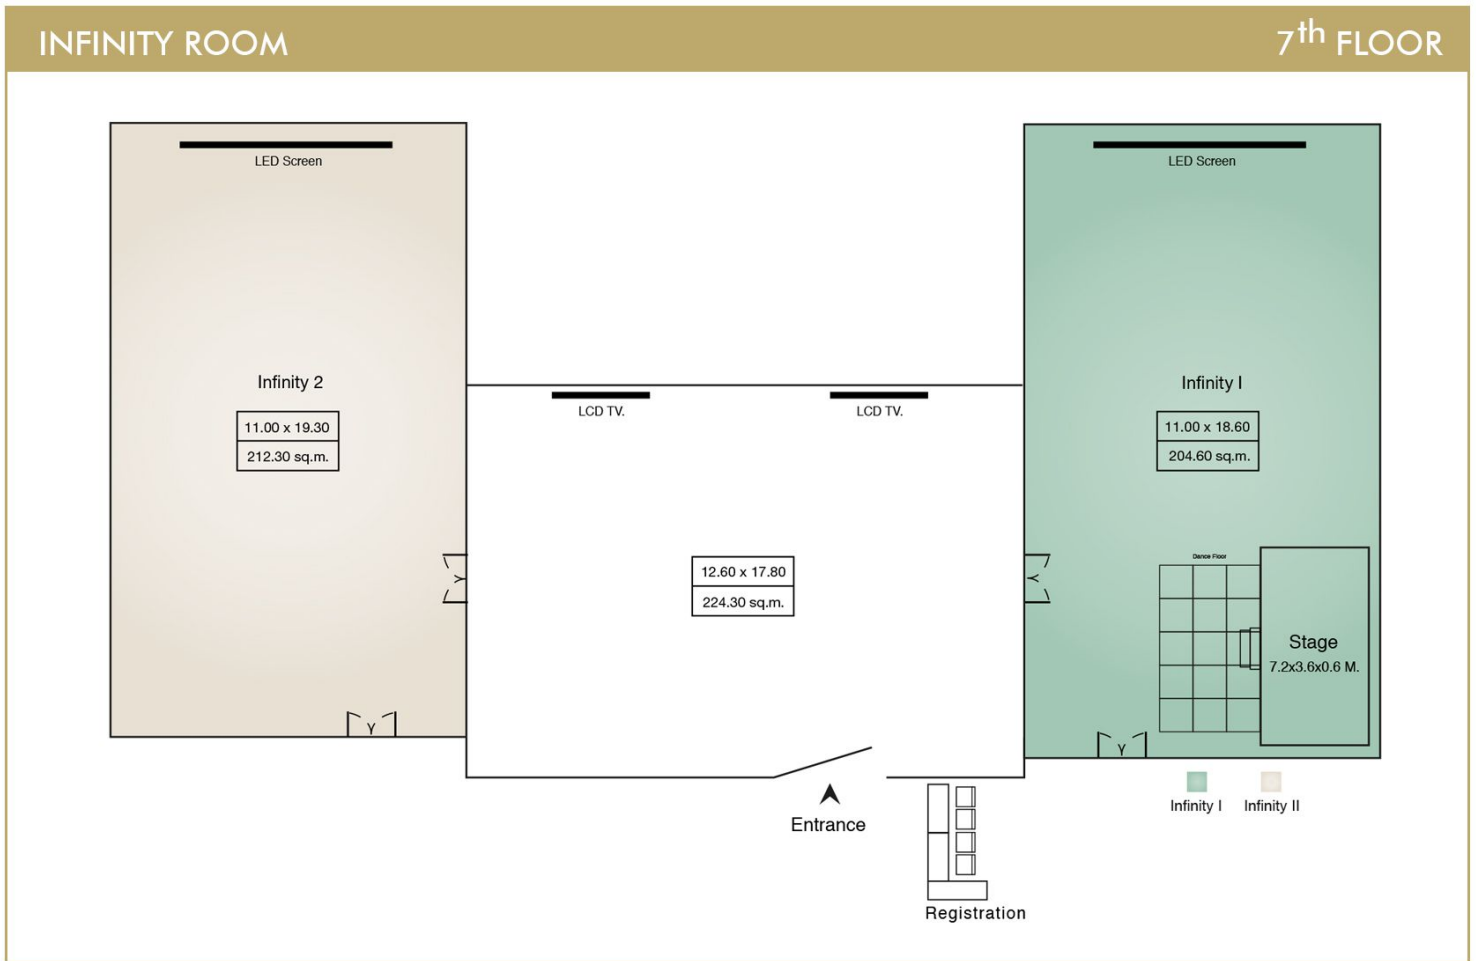

INFINITY ROOM CAPACITY

ROOM	W x L x H (M.)	SPACE (M ²)	THEATRE	CLASS-ROOM	U-SHAPE	COCKTAIL	BUFFET	CHINESE TABLE
INFINITY ROOM	18.3x34.6x3.5	614.2	400	250	-	500	300	350
INFINITY ROOM I	11x18.6x3.5	204.6	120	85	50	150	80	100
INFINITY ROOM II	11x19.3x3.5	212.3	120	85	50	150	80	100