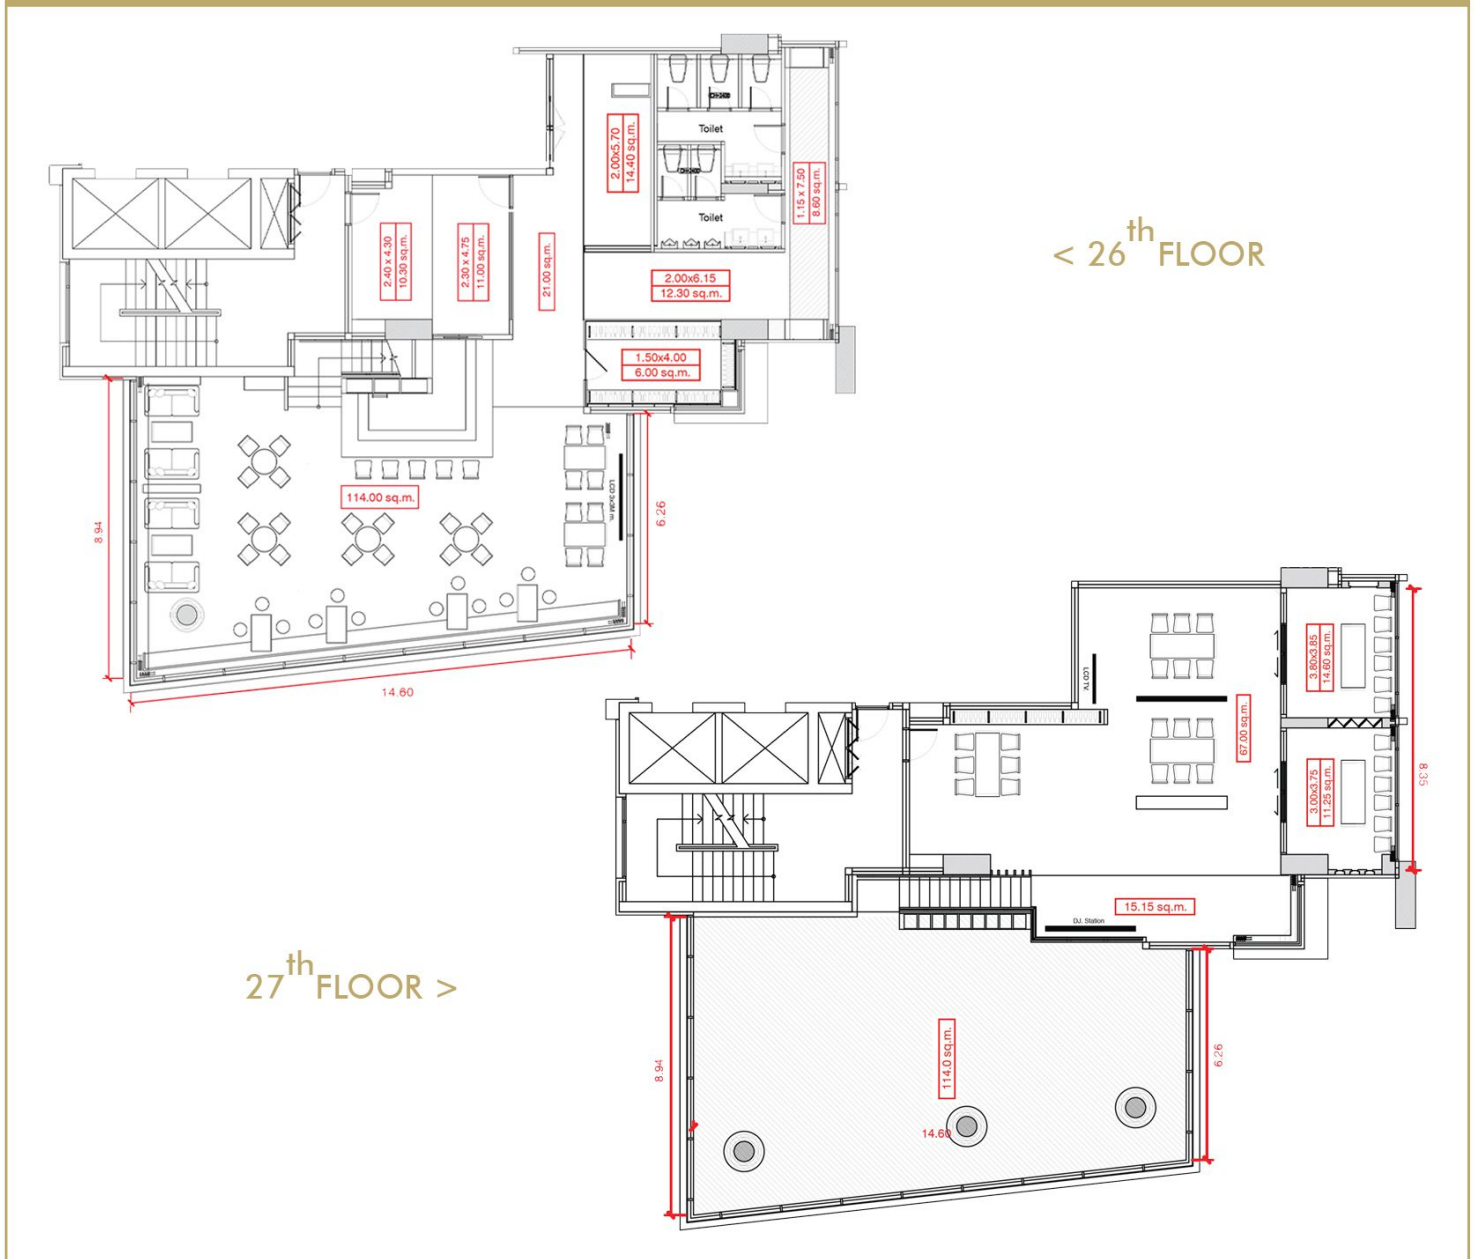

# ONE 80 CAPACITY

ONE 80

26-27<sup>th</sup> FLOOR

ROOM	W x L x H (M.)	SPACE (M <sup>2</sup> )	THEATRE	CLASS-ROOM	U-SHAPE	COCKTAIL	BUFFET	CHINESE TABLE
ONE 80 (26FL)	-	114	50	20	20	100	50	50