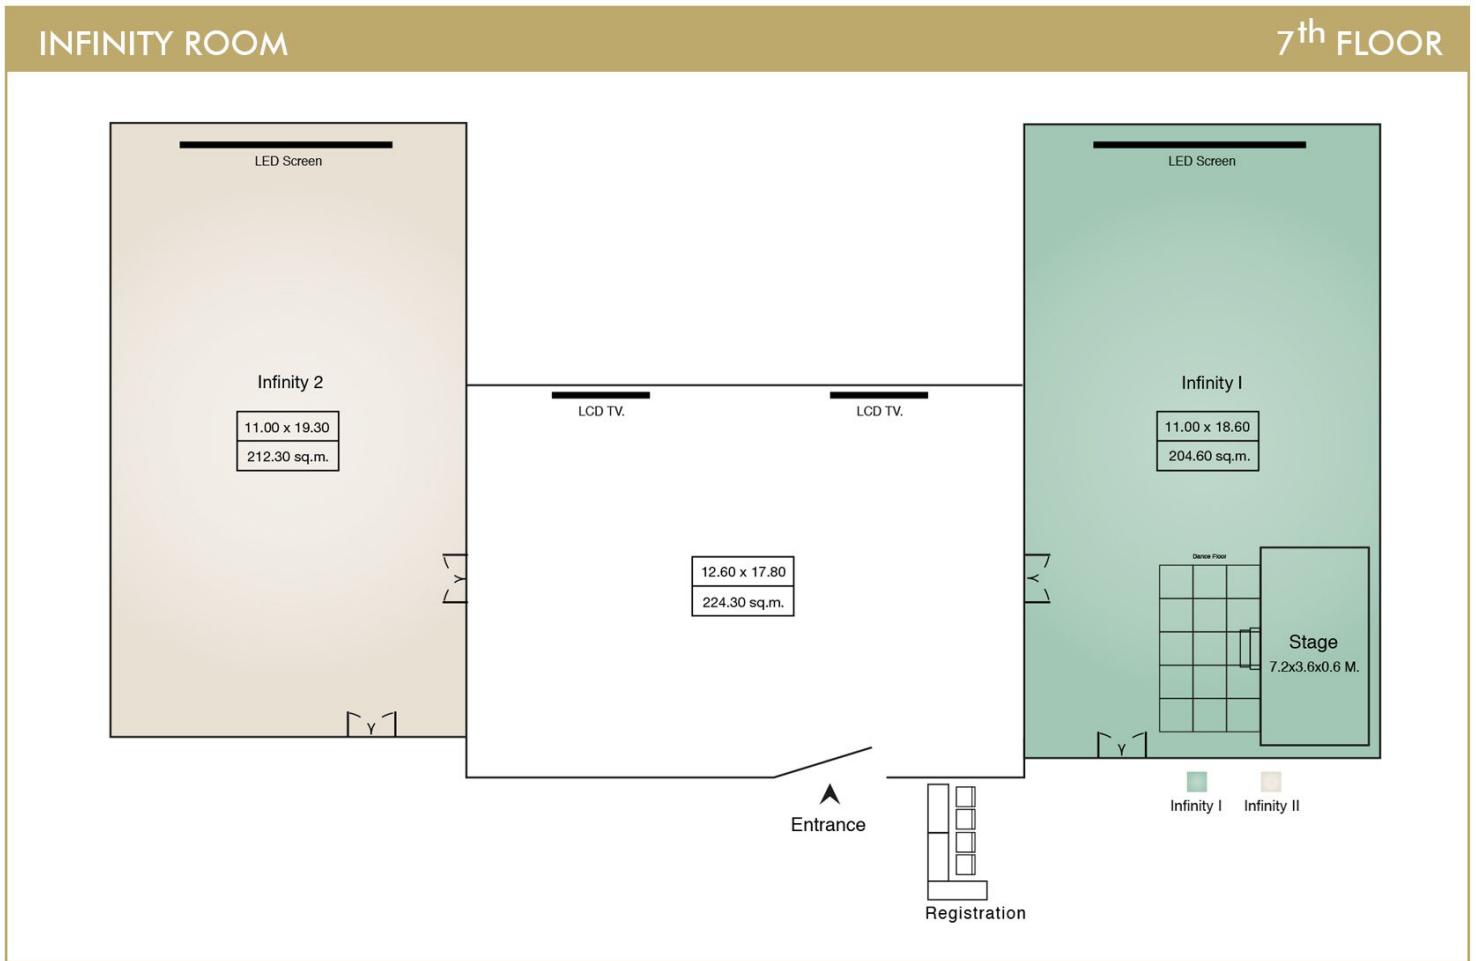

# INFINITY ROOM CAPACITY

ROOM	W x L x H (M.)	SPACE (M <sup>2</sup> )	THEATRE	CLASS-ROOM	U-SHAPE	COCKTAIL	BUFFET	CHINESE TABLE
INFINITY ROOM	18.3x34.6x3.5	614.2	400	250	-	500	300	350
INFINITY ROOM I	11x18.6x3.5	204.6	120	85	50	150	80	100
INFINITY ROOM II	11x19.3x3.5	212.3	120	85	50	150	80	100

# FUNTION ROOM (8<sup>th</sup>) CAPACITY

ROOM	W x L x H (M.)	SPACE (M <sup>2</sup> )	THEATRE	CLASS-ROOM	U-SHAPE	COCKTAIL	BUFFET	CHINESE TABLE
TURQUOISE	11.4x15.25x4.5	161.3	85	65	50	120	80	80
TURQUOISE I	5.70x13.05x4.5	74.40	42	32	25	60	40	40
TURQUOISE II	5.70x15.25x4.5	86.90	42	32	25	60	40	40
QUARTZ ROOM	9.1x11.6x2.5	105.55	40	25	20	-	-	-
FOYER	5x16.77	83.85						

# ONE 80 CAPACITY

ONE 80

26-27<sup>th</sup> FLOOR

< 26<sup>th</sup> FLOOR

27<sup>th</sup> FLOOR >

ROOM	W x L x H (M.)	SPACE (M <sup>2</sup> )	THEATRE	CLASS-ROOM	U-SHAPE	COCKTAIL	BUFFET	CHINESE TABLE
ONE 80 (26FL)	-	114	50	20	20	100	50	50