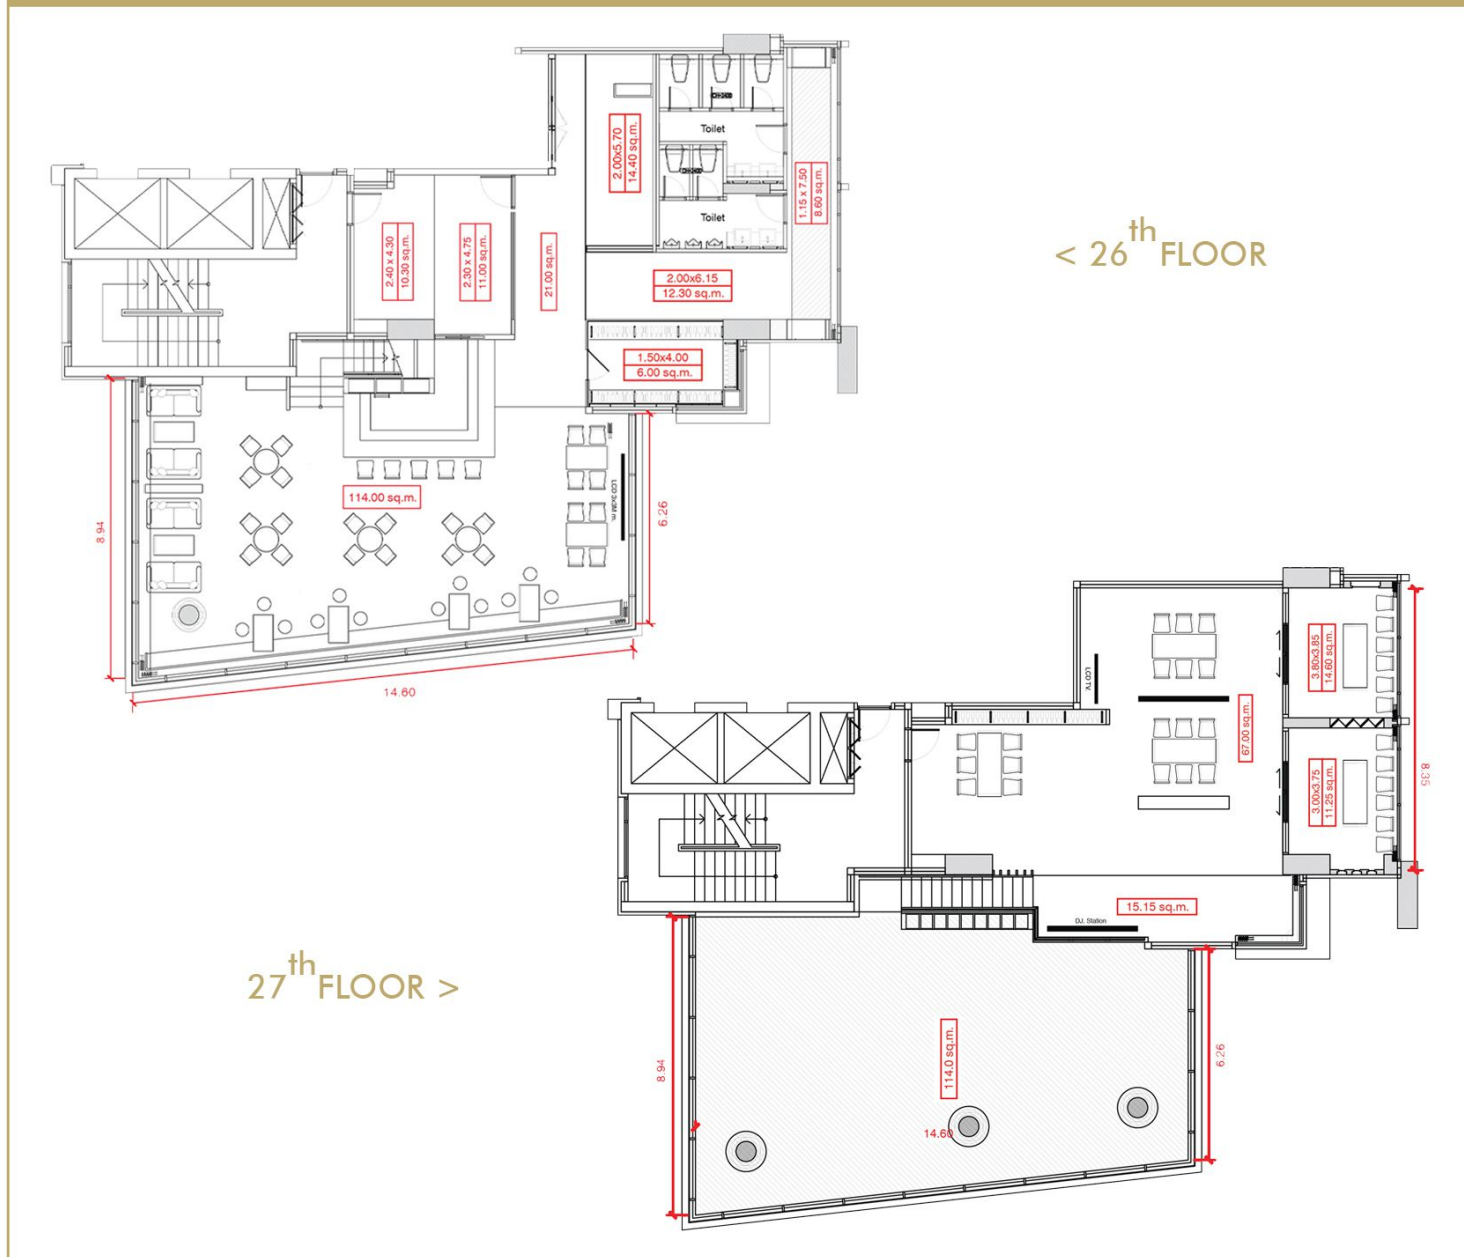

# INFINITY ROOM CAPACITY

ROOM	W x L x H (M.)	SPACE (M <sup>2</sup> )	THEATRE	CLASS-ROOM	U-SHAPE	COCKTAIL	BUFFET	CHINESE TABLE
INFINITY ROOM	18.3x34.6x3.5	614.2	400	250	-	500	300	350
INFINITY ROOM I	11x18.6x3.5	204.6	120	85	50	150	80	100
INFINITY ROOM II	11x19.3x3.5	212.3	120	85	50	150	80	100

# FUNTION ROOM (8<sup>th</sup>) CAPACITY

ROOM	W x L x H (M.)	SPACE (M <sup>2</sup> )	THEATRE	CLASS-ROOM	U-SHAPE	COCKTAIL	BUFFET	CHINESE TABLE
TURQUOISE	11.4x15.25x4.5	161.3	85	65	50	120	80	80
TURQUOISE I	5.70x13.05x4.5	74.40	42	32	25	60	40	40
TURQUOISE II	5.70x15.25x4.5	86.90	42	32	25	60	40	40
QUARTZ ROOM	9.1x11.6x2.5	105.55	40	25	20	-	-	-
FOYER	5x16.77	83.85						

# ONE 80 CAPACITY

ONE 80

26-27<sup>th</sup> FLOOR

< 26<sup>th</sup> FLOOR

27<sup>th</sup> FLOOR >

ROOM	W x L x H (M.)	SPACE (M <sup>2</sup> )	THEATRE	CLASS-ROOM	U-SHAPE	COCKTAIL	BUFFET	CHINESE TABLE
ONE 80 (26FL)	-	114	50	20	20	100	50	50