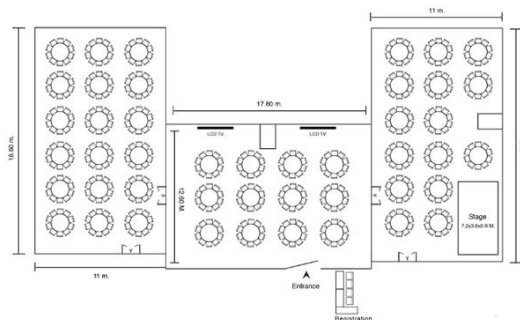

# INFINITY ROOM CAPACITY

ROOM	W x L x H (M.)	SPACE (M <sup>2</sup> )	THEATRE	CLASS-ROOM	U-SHAPE	COCKTAIL	BUFFET	CHINESE TABLE
INFINITY ROOM	18.3x34.6x3.5	614.2	400	250	-	500	300	350
INFINITY ROOM I	11x18.6x3.5	204.6	120	85	50	150	80	100
INFINITY ROOM II	11x19.3x3.5	212.3	120	85	50	150	80	100

# FUNTION ROOM (8<sup>th</sup>) CAPACITY

ROOM	W x L x H (M.)	SPACE (M <sup>2</sup> )	THEATRE	CLASS-ROOM	U-SHAPE	COCKTAIL	BUFFET	CHINESE TABLE
TURQUOISE	11.4x15.25x4.5	161.3	85	65	50	120	80	80
TURQUOISE I	5.70x13.05x4.5	74.40	42	32	25	60	40	40
TURQUOISE II	5.70x15.25x4.5	86.90	42	32	25	60	40	40
QUARTZ ROOM	9.1x11.6x2.5	105.55	40	25	20	-	-	-
FOYER	5x16.77	83.85						

# ONE 80 CAPACITY

ONE 80

26-27<sup>th</sup> FLOOR

< 26<sup>th</sup> FLOOR

27<sup>th</sup> FLOOR >

ROOM	W x L x H (M.)	SPACE (M <sup>2</sup> )	THEATRE	CLASS-ROOM	U-SHAPE	COCKTAIL	BUFFET	CHINESE TABLE
ONE 80 (26FL)	-	114	50	20	20	100	50	50