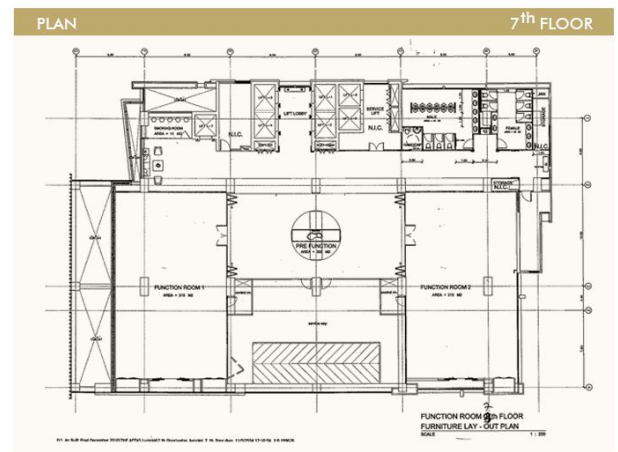

# INFINITY ROOM CAPACITY

ROOM	W x L x H (M.)	SPACE (M <sup>2</sup> )	THEATRE	CLASS-ROOM	U-SHAPE	COCKTAIL	BUFFET	CHINESE TABLE
INFINITY ROOM	18.3x34.6x3.5	614.2	400	250	-	500	300	350
INFINITY ROOM I	11x18.6x3.5	204.6	120	85	50	150	80	100
INFINITY ROOM II	11x19.3x3.5	212.3	120	85	50	150	80	100

# FUNTION ROOM (8<sup>th</sup>) CAPACITY

ROOM	W x L x H (M.)	SPACE (M <sup>2</sup> )	THEATRE	CLASS-ROOM	U-SHAPE	COCKTAIL	BUFFET	CHINESE TABLE
TURQUOISE	11.4x15.25x4.5	161.3	85	65	50	120	80	80
TURQUOISE I	5.70x13.05x4.5	74.40	42	32	25	60	40	40
TURQUOISE II	5.70x15.25x4.5	86.90	42	32	25	60	40	40
QUARTZ ROOM	9.1x11.6x2.5	105.55	40	25	20	-	-	-
FOYER	5x16.77	83.85						

# ONE 80 CAPACITY

ONE 80

26-27<sup>th</sup> FLOOR

< 26<sup>th</sup> FLOOR

27<sup>th</sup> FLOOR >

ROOM	W x L x H (M.)	SPACE (M <sup>2</sup> )	THEATRE	CLASS-ROOM	U-SHAPE	COCKTAIL	BUFFET	CHINESE TABLE
ONE 80 (26FL)	-	114	50	20	20	100	50	50