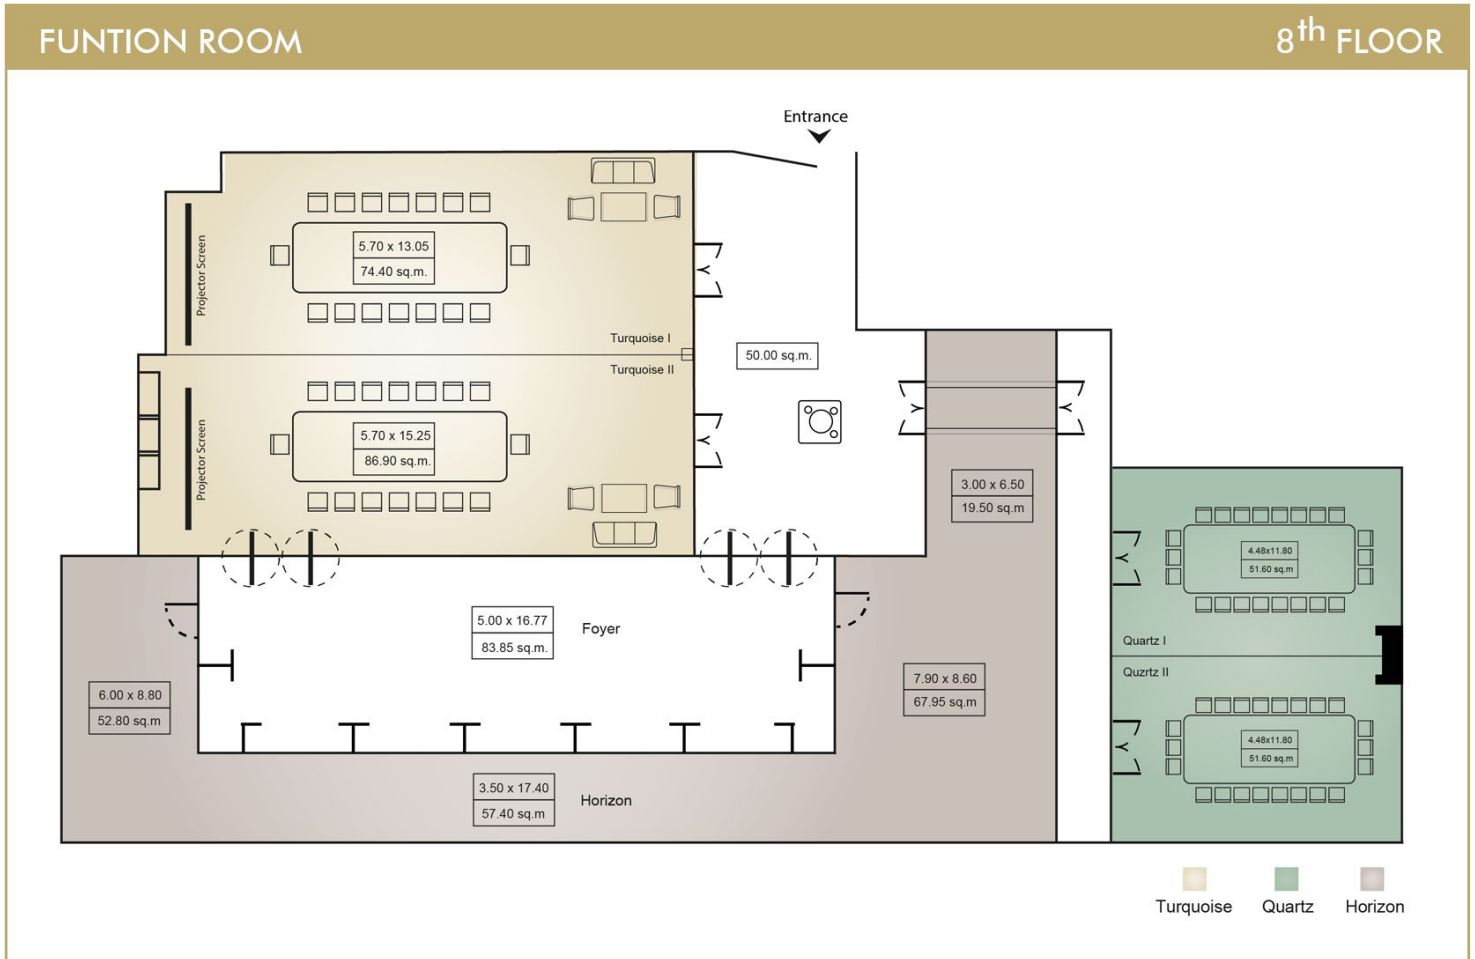

# INFINITY ROOM CAPACITY

ROOM	W x L x H (M.)	SPACE (M <sup>2</sup> )	THEATRE	CLASS-ROOM	U-SHAPE	COCKTAIL	BUFFET	CHINESE TABLE
INFINITY ROOM	18.3x34.6x3.5	614.2	400	250	-	500	300	350
INFINITY ROOM I	11x18.6x3.5	204.6	120	85	50	150	80	100
INFINITY ROOM II	11x19.3x3.5	212.3	120	85	50	150	80	100

# FUNTION ROOM (8<sup>th</sup>) CAPACITY

ROOM	W x L x H (M.)	SPACE (M <sup>2</sup> )	THEATRE	CLASS-ROOM	U-SHAPE	COCKTAIL	BUFFET	CHINESE TABLE
TURQUOISE	11.4x15.25x4.5	161.3	85	65	50	120	80	80
TURQUOISE I	5.70x13.05x4.5	74.40	42	32	25	60	40	40
TURQUOISE II	5.70x15.25x4.5	86.90	42	32	25	60	40	40
QUARTZ ROOM	9.1x11.6x2.5	105.55	40	25	20	-	-	-
FOYER	5x16.77	83.85						

# ONE 80 CAPACITY

ONE 80

26-27<sup>th</sup> FLOOR

< 26<sup>th</sup> FLOOR

27<sup>th</sup> FLOOR >

ROOM	W x L x H (M.)	SPACE (M <sup>2</sup> )	THEATRE	CLASS-ROOM	U-SHAPE	COCKTAIL	BUFFET	CHINESE TABLE
ONE 80 (26FL)	-	114	50	20	20	100	50	50