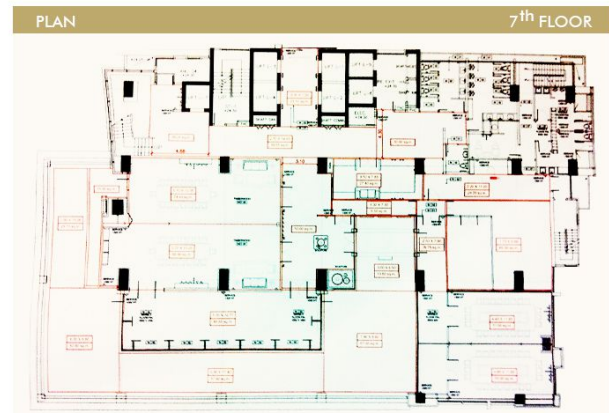

# INFINITY ROOM CAPACITY

ROOM	W x L x H (M.)	SPACE (M <sup>2</sup> )	THEATRE	CLASS-ROOM	U-SHAPE	COCKTAIL	BUFFET	CHINESE TABLE
INFINITY ROOM	18.3x34.6x3.5	614.2	400	250	-	500	300	350
INFINITY ROOM I	11x18.6x3.5	204.6	120	85	50	150	80	100
INFINITY ROOM II	11x19.3x3.5	212.3	120	85	50	150	80	100

# FUNTION ROOM (8<sup>th</sup>) CAPACITY

ROOM	W x L x H (M.)	SPACE (M <sup>2</sup> )	THEATRE	CLASS-ROOM	U-SHAPE	COCKTAIL	BUFFET	CHINESE TABLE
TURQUOISE	11.4x15.25x4.5	161.3	85	65	50	120	80	80
TURQUOISE I	5.70x13.05x4.5	74.40	42	32	25	60	40	40
TURQUOISE II	5.70x15.25x4.5	86.90	42	32	25	60	40	40
QUARTZ ROOM	9.1x11.6x2.5	105.55	40	25	20	-	-	-
FOYER	5x16.77	83.85						

# ONE 80 CAPACITY

ONE 80

26-27<sup>th</sup> FLOOR

< 26<sup>th</sup> FLOOR

27<sup>th</sup> FLOOR >

ROOM	W x L x H (M.)	SPACE (M <sup>2</sup> )	THEATRE	CLASS-ROOM	U-SHAPE	COCKTAIL	BUFFET	CHINESE TABLE
ONE 80 (26FL)	-	114	50	20	20	100	50	50